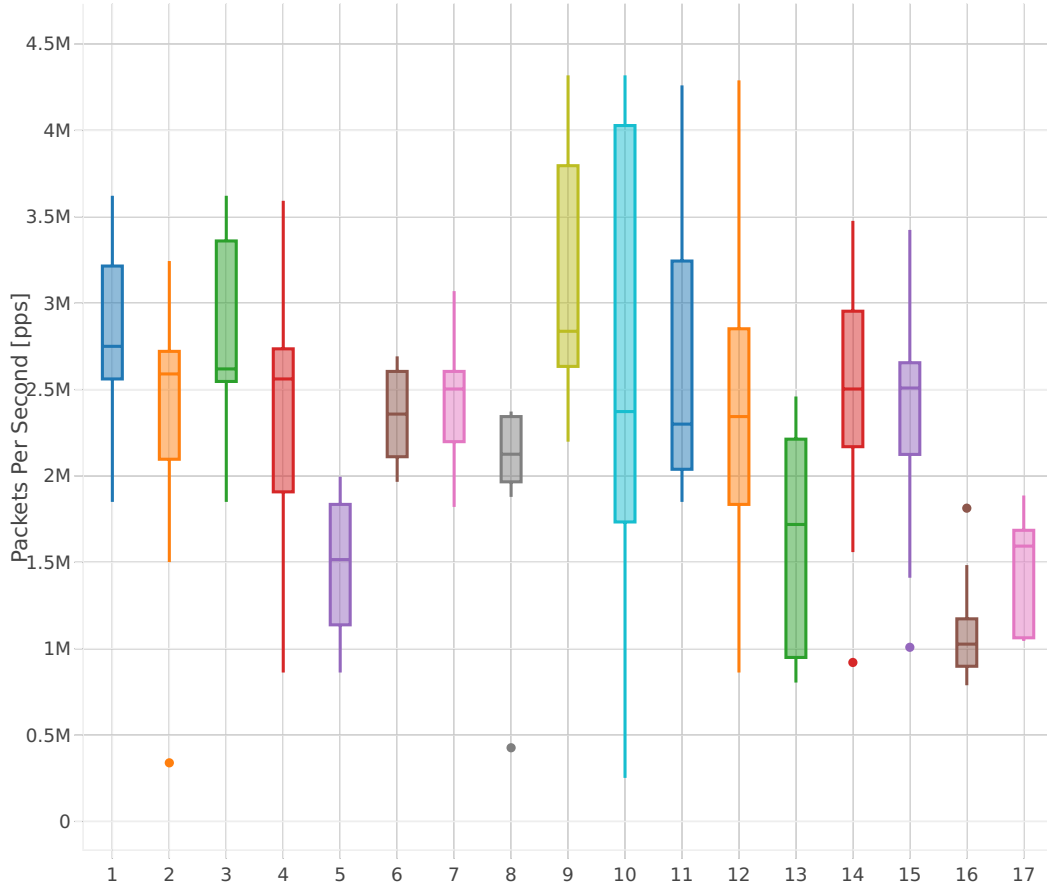

# 64B-1t1c-.\*vhost.\*-ndrdisc

Indexed Test Cases

- 1. 10ge2p1x520-eth-l2bdbasemaclrn-eth-2vhostvr1024-1vm-cfsrr1
- 2. 10ge2p1x520-eth-l2bdbasemaclrn-eth-2vhostvr1024-1vm
- 3. 10ge2p1x520-eth-l2bdbasemaclrn-eth-2vhostvr256-1vm-cfsrr1
- 4. 10ge2p1x520-eth-l2bdbasemaclrn-eth-2vhostvr256-1vm
- 5. 10ge2p1x520-eth-l2bdbasemaclrn-eth-4vhostvr1024-2vm
- 6. 10ge2p1x520-eth-l2bdscale100kmaclrn-eth-2vhostvr1024-1vm-cfsrr1
- 7. 10ge2p1x520-eth-l2bdscale10kmaclrn-eth-2vhostvr1024-1vm-cfsrr1
- 8. 10ge2p1x520-eth-l2bdscale1mmaclrn-eth-2vhostvr1024-1vm-cfsrr1
- 9. 10ge2p1x520-eth-l2xcbase-eth-2vhostvr1024-1vm-cfsrr1
- 10. 10ge2p1x520-eth-l2xcbase-eth-2vhostvr1024-1vm
- 11. 10ge2p1x520-eth-l2xcbase-eth-2vhostvr256-1vm-cfsrr1
- 12. 10ge2p1x520-eth-l2xcbase-eth-2vhostvr256-1vm
- 13. 10ge2p1x520-eth-l2xcbase-eth-4vhostvr1024-2vm
- 14. 10ge2p1x710-eth-l2bdbasemaclrn-eth-2vhostvr1024-1vm
- 15. 40ge2p1x1710-eth-l2bdbasemaclrn-eth-2vhostvr1024-1vm
- 16. 40ge2p1x1710-eth-l2bdbasemaclrn-eth-4vhostvr1024-2vm
- 17. 40ge2p1x1710-eth-l2xcbase-eth-4vhostvr1024-2vm