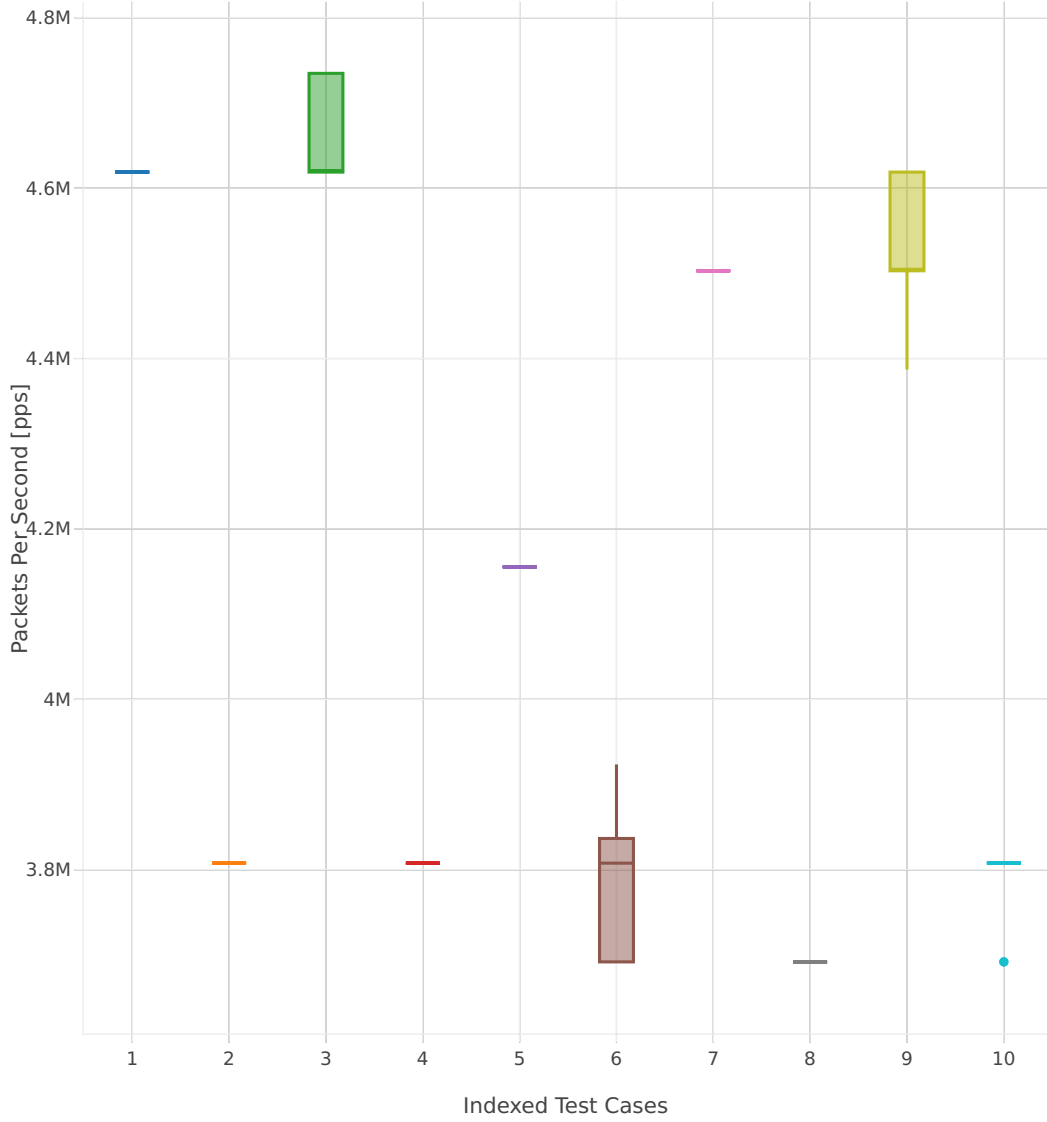

64B-1t1c-(eth|dot1q|dot1ad)-(l2xcbase|l2bdbasemaclrn)-pdrdisc

- 1. 10ge2p1x520-eth-l2bdbasemaclrn-iac10sf-10kflows
- 2. 10ge2p1x520-eth-l2bdbasemaclrn-iac10sl-10kflows
- 3. 10ge2p1x520-eth-l2bdbasemaclrn-iac150sf-10kflows
- 4. 10ge2p1x520-eth-l2bdbasemaclrn-iac150sl-10kflows
- 5. 10ge2p1x520-eth-l2bdbasemaclrn-macip-iac10sl-10kflows
- 6. 10ge2p1x520-eth-l2bdbasemaclrn-macip-iac150sl-10kflows
- 7. 10ge2p1x520-eth-l2bdbasemaclrn-oacl10sf-10kflows
- 8. 10ge2p1x520-eth-l2bdbasemaclrn-oacl10sl-10kflows
- 9. 10ge2p1x520-eth-l2bdbasemaclrn-oacl150sf-10kflows
- 10. 10ge2p1x520-eth-l2bdbasemaclrn-oacl150sl-10kflows