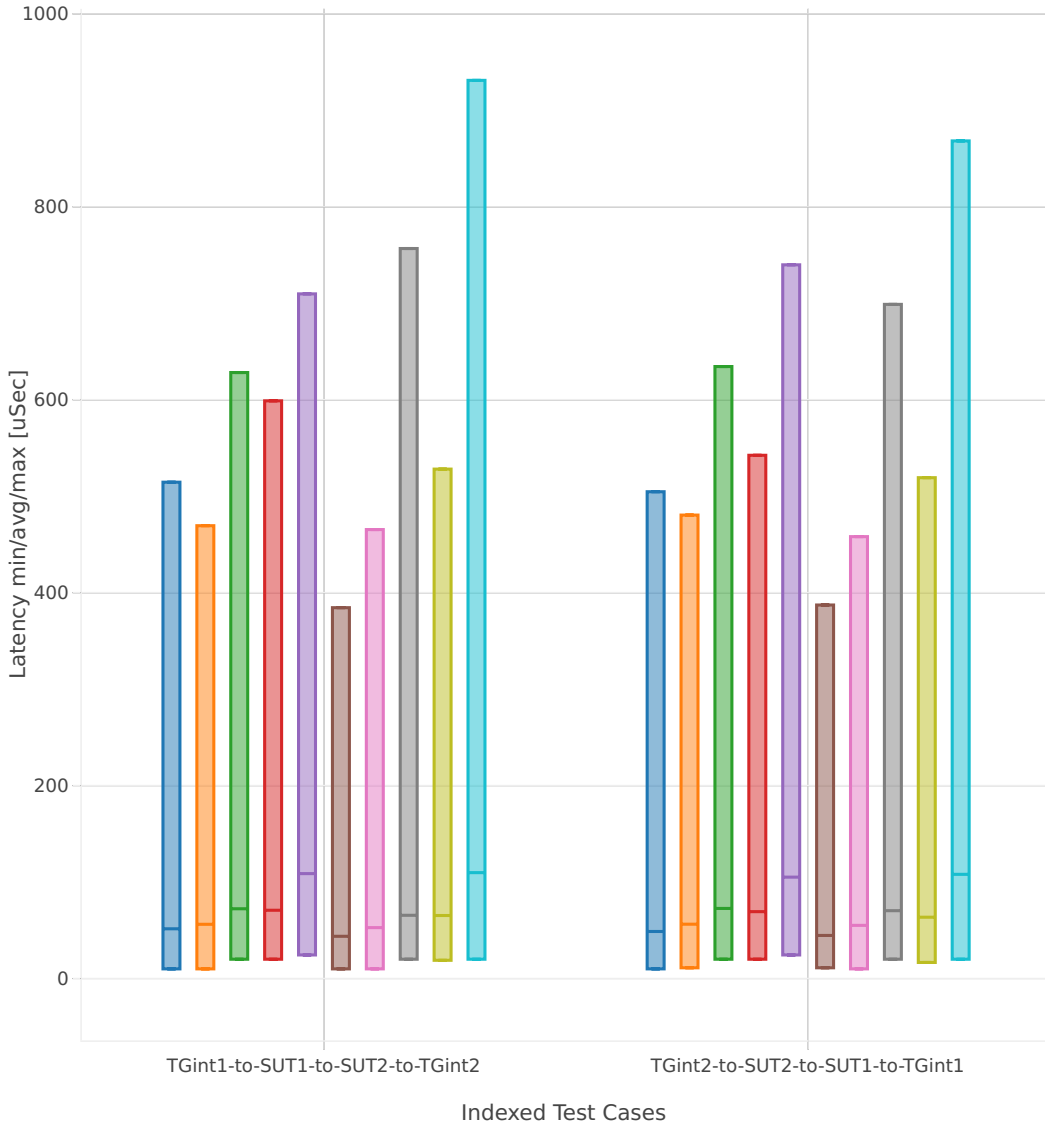

64B-1t1c-(eth|dot1q|dot1ad)-(l2xcbase|l2bdbasemaclrn)-memif-ndrdisc

- 1. 10ge2p1x520-eth-1drcl2bdbasemaclrn-eth-2memif-1drcl2xc-1paral-k8s
- 2. 10ge2p1x520-eth-1drcl2bdbasemaclrn-eth-2memif-2drcl2xc-1horiz-k8s
- 3. 10ge2p1x520-eth-1drcl2bdbasemaclrn-eth-2memif-4drcl2xc-1horiz-k8s
- 4. 10ge2p1x520-eth-1drcl2bdbasemaclrn-eth-4memif-2drcl2xc-1chain-k8s
- 5. 10ge2p1x520-eth-1drcl2bdbasemaclrn-eth-8memif-4drcl2xc-1chain-k8s
- 6. 10ge2p1x520-eth-1drcl2xcbase-eth-2memif-1drcl2xc-1paral-k8s
- 7. 10ge2p1x520-eth-1drcl2xcbase-eth-2memif-2drcl2xc-1horiz-k8s
- 8. 10ge2p1x520-eth-1drcl2xcbase-eth-2memif-4drcl2xc-1horiz-k8s
- 9. 10ge2p1x520-eth-1drcl2xcbase-eth-4memif-2drcl2xc-1chain-k8s
- 10. 10ge2p1x520-eth-1drcl2xcbase-eth-8memif-4drcl2xc-1chain-k8s