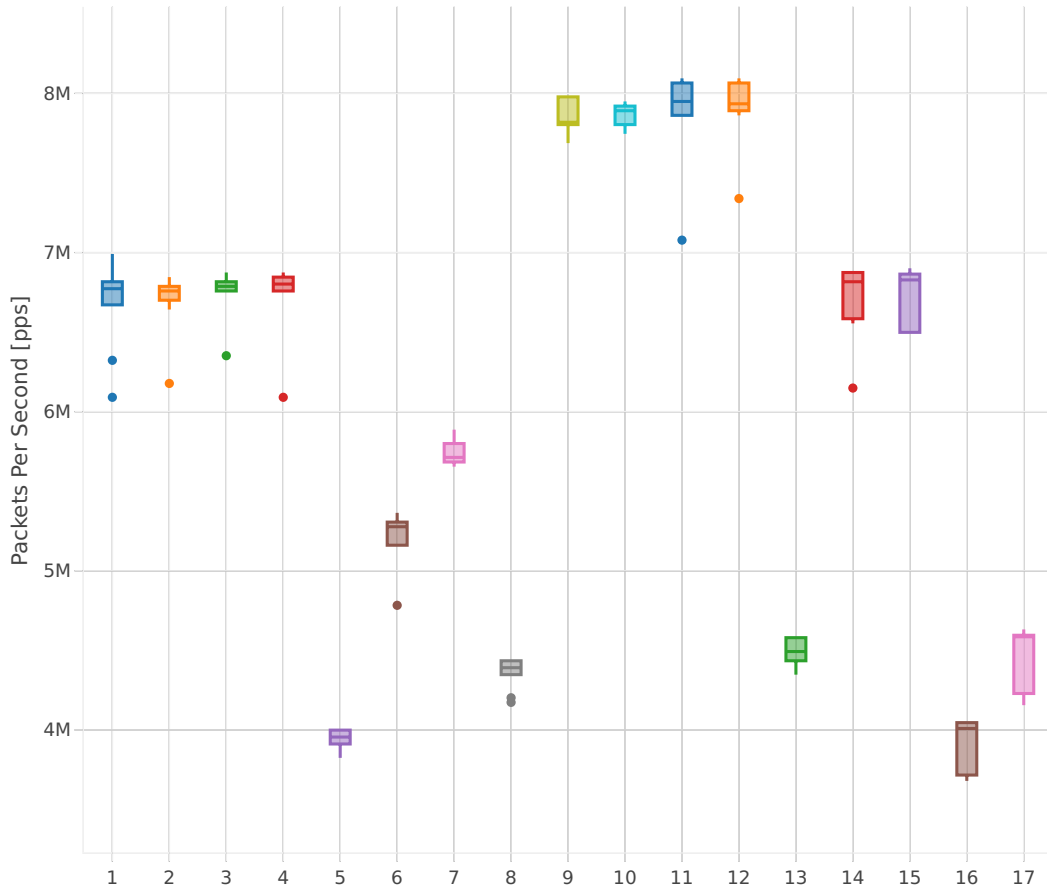

64B-2t2c-.*vhost.*-pdrdisc

Indexed Test Cases

- 1. 10ge2p1x520-eth-l2bdbasemaclrn-eth-2vhostvr1024-1vm-cfsrr1
- 2. 10ge2p1x520-eth-l2bdbasemaclrn-eth-2vhostvr1024-1vm
- 3. 10ge2p1x520-eth-l2bdbasemaclrn-eth-2vhostvr256-1vm-cfsrr1
- 4. 10ge2p1x520-eth-l2bdbasemaclrn-eth-2vhostvr256-1vm
- 5. 10ge2p1x520-eth-l2bdbasemaclrn-eth-4vhostvr1024-2vm
- 6. 10ge2p1x520-eth-l2bdscale100kmaclrn-eth-2vhostvr1024-1vm-cfsrr1
- 7. 10ge2p1x520-eth-l2bdscale10kmaclrn-eth-2vhostvr1024-1vm-cfsrr1
- 8. 10ge2p1x520-eth-l2bdscale1mmaclrn-eth-2vhostvr1024-1vm-cfsrr1
- 9. 10ge2p1x520-eth-l2xcbase-eth-2vhostvr1024-1vm-cfsrr1
- 10. 10ge2p1x520-eth-l2xcbase-eth-2vhostvr1024-1vm
- 11. 10ge2p1x520-eth-l2xcbase-eth-2vhostvr256-1vm-cfsrr1
- 12. 10ge2p1x520-eth-l2xcbase-eth-2vhostvr256-1vm
- 13. 10ge2p1x520-eth-l2xcbase-eth-4vhostvr1024-2vm
- 14. 10ge2p1x710-eth-l2bdbasemaclrn-eth-2vhostvr1024-1vm
- 15. 40ge2p1x1710-eth-l2bdbasemaclrn-eth-2vhostvr1024-1vm
- 16. 40ge2p1x1710-eth-l2bdbasemaclrn-eth-4vhostvr1024-2vm
- 17. 40ge2p1x1710-eth-l2xcbase-eth-4vhostvr1024-2vm