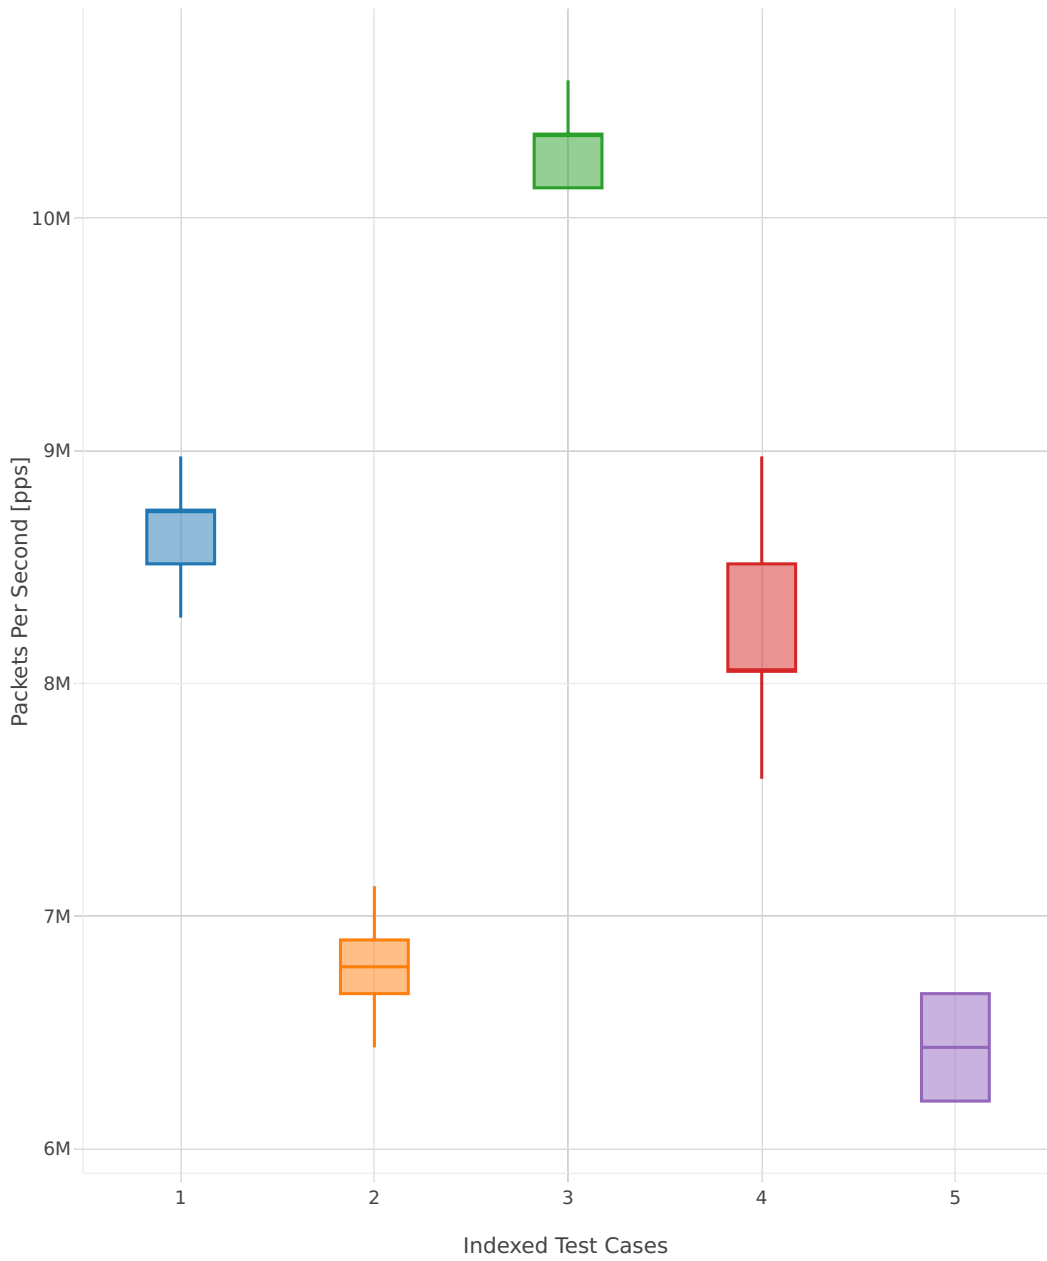

# 64B-2t2c-(eth|dot1q|dot1ad)-(l2xcbase|l2bdbasemaclrn)-ndrdisc

- 1. 10ge2p1x520-eth-l2bdbasemaclrn-iac150sf-10kflows
- 2. 10ge2p1x520-eth-l2bdbasemaclrn-iac150sl-10kflows
- 3. 10ge2p1x520-eth-l2bdbasemaclrn-macip-iac150sl-10kflows
- 4. 10ge2p1x520-eth-l2bdbasemaclrn-oac150sf-10kflows
- 5. 10ge2p1x520-eth-l2bdbasemaclrn-oac150sl-10kflows