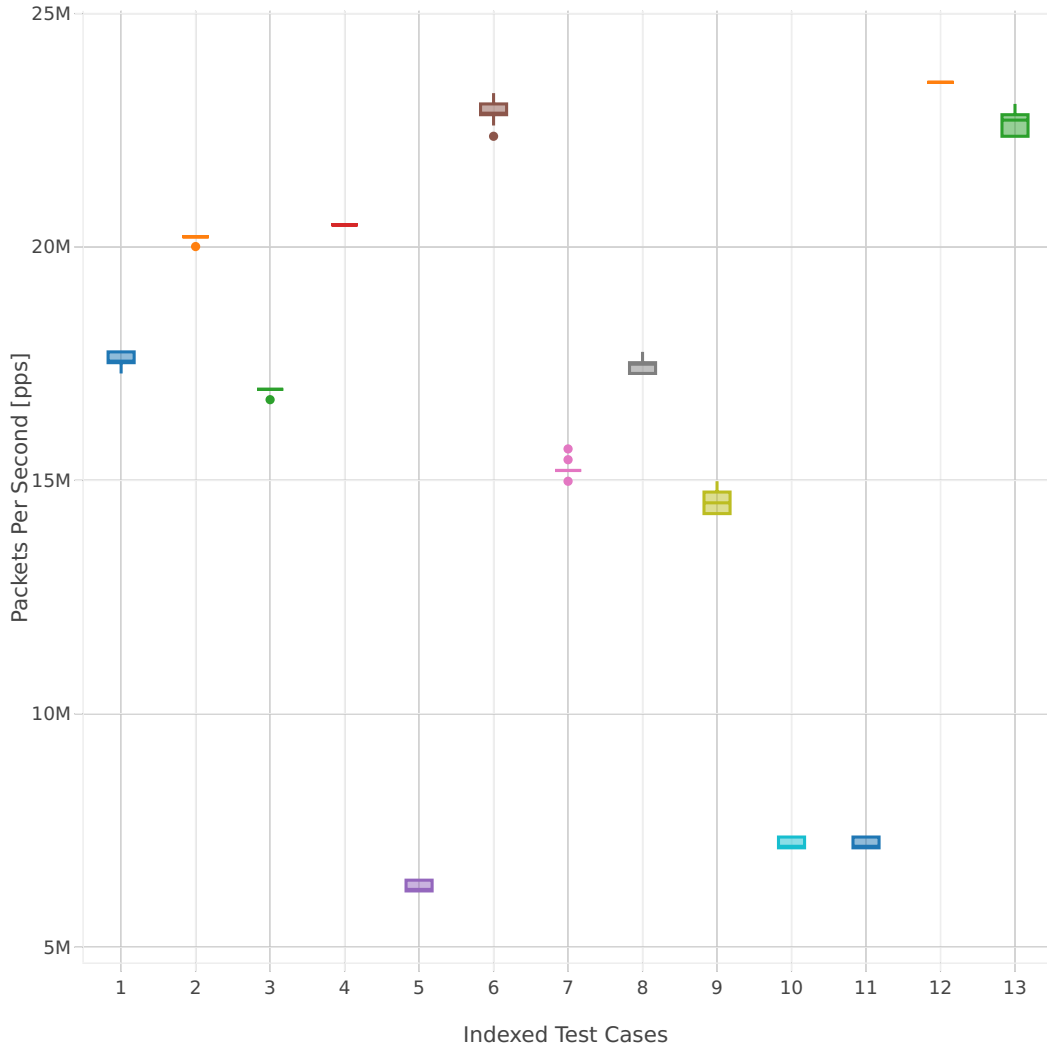

64B-2t2c-(eth|dot1q|dot1ad)-(l2xcbase|l2bdbasemaclrn)-pdrdisc

- 1. 10ge2p1vic1227-eth-l2bdbasemaclrn
- 2. 10ge2p1x520-dot1ad-l2xcbase
- 3. 10ge2p1x520-dot1q-l2bdbasemaclrn
- 4. 10ge2p1x520-dot1q-l2xcbase
- 5. 10ge2p1x520-eth-l2bdbasemaclrn-eth-2memif-1lxc
- 6. 10ge2p1x520-eth-l2bdbasemaclrn
- 7. 10ge2p1x520-eth-l2bdscale100kmaclrn
- 8. 10ge2p1x520-eth-l2bdscale10kmaclrn
- 9. 10ge2p1x520-eth-l2bdscale1mmaclrn
- 10. 10ge2p1x520-eth-l2xcbase-eth-2memif-1drc
- 11. 10ge2p1x520-eth-l2xcbase-eth-2memif-1lxc
- 12. 10ge2p1x520-eth-l2xcbase
- 13. 10ge2p1x710-eth-l2bdbasemaclrn