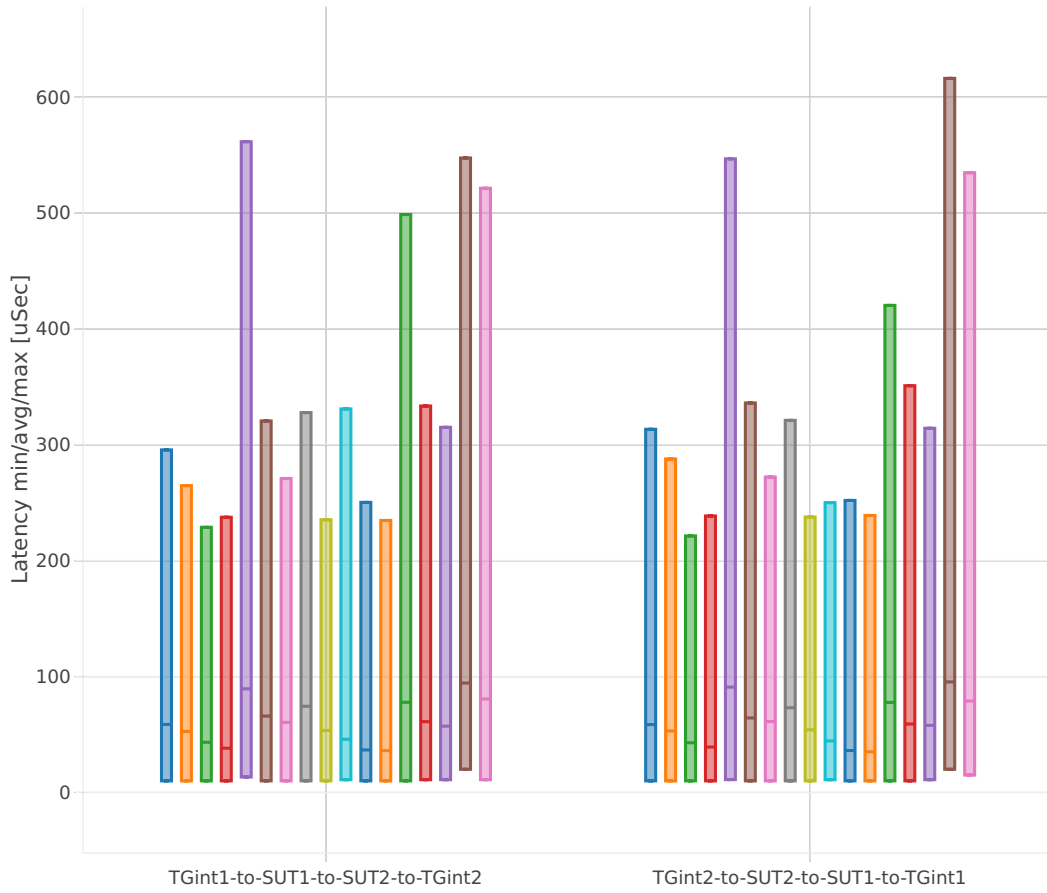

64B-1t1c-.*vhost.*-ndrdisc

Indexed Test Cases

- 1. 10ge2p1x520-eth-l2bdbasemaclrn-eth-2vhostvr1024-1vm-cfsrr1
- 2. 10ge2p1x520-eth-l2bdbasemaclrn-eth-2vhostvr1024-1vm
- 3. 10ge2p1x520-eth-l2bdbasemaclrn-eth-2vhostvr256-1vm-cfsrr1
- 4. 10ge2p1x520-eth-l2bdbasemaclrn-eth-2vhostvr256-1vm
- 5. 10ge2p1x520-eth-l2bdbasemaclrn-eth-4vhostvr1024-2vm
- 6. 10ge2p1x520-eth-l2bdscale100kmaclrn-eth-2vhostvr1024-1vm-cfsrr1
- 7. 10ge2p1x520-eth-l2bdscale10kmaclrn-eth-2vhostvr1024-1vm-cfsrr1
- 8. 10ge2p1x520-eth-l2bdscale1mmaclrn-eth-2vhostvr1024-1vm-cfsrr1
- 9. 10ge2p1x520-eth-l2xcbase-eth-2vhostvr1024-1vm-cfsrr1
- 10. 10ge2p1x520-eth-l2xcbase-eth-2vhostvr1024-1vm
- 11. 10ge2p1x520-eth-l2xcbase-eth-2vhostvr256-1vm-cfsrr1
- 12. 10ge2p1x520-eth-l2xcbase-eth-2vhostvr256-1vm
- 13. 10ge2p1x520-eth-l2xcbase-eth-4vhostvr1024-2vm
- 14. 10ge2p1x710-eth-l2bdbasemaclrn-eth-2vhostvr1024-1vm
- 15. 40ge2p1x1710-eth-l2bdbasemaclrn-eth-2vhostvr1024-1vm
- 16. 40ge2p1x1710-eth-l2bdbasemaclrn-eth-4vhostvr1024-2vm
- 17. 40ge2p1x1710-eth-l2xcbase-eth-4vhostvr1024-2vm