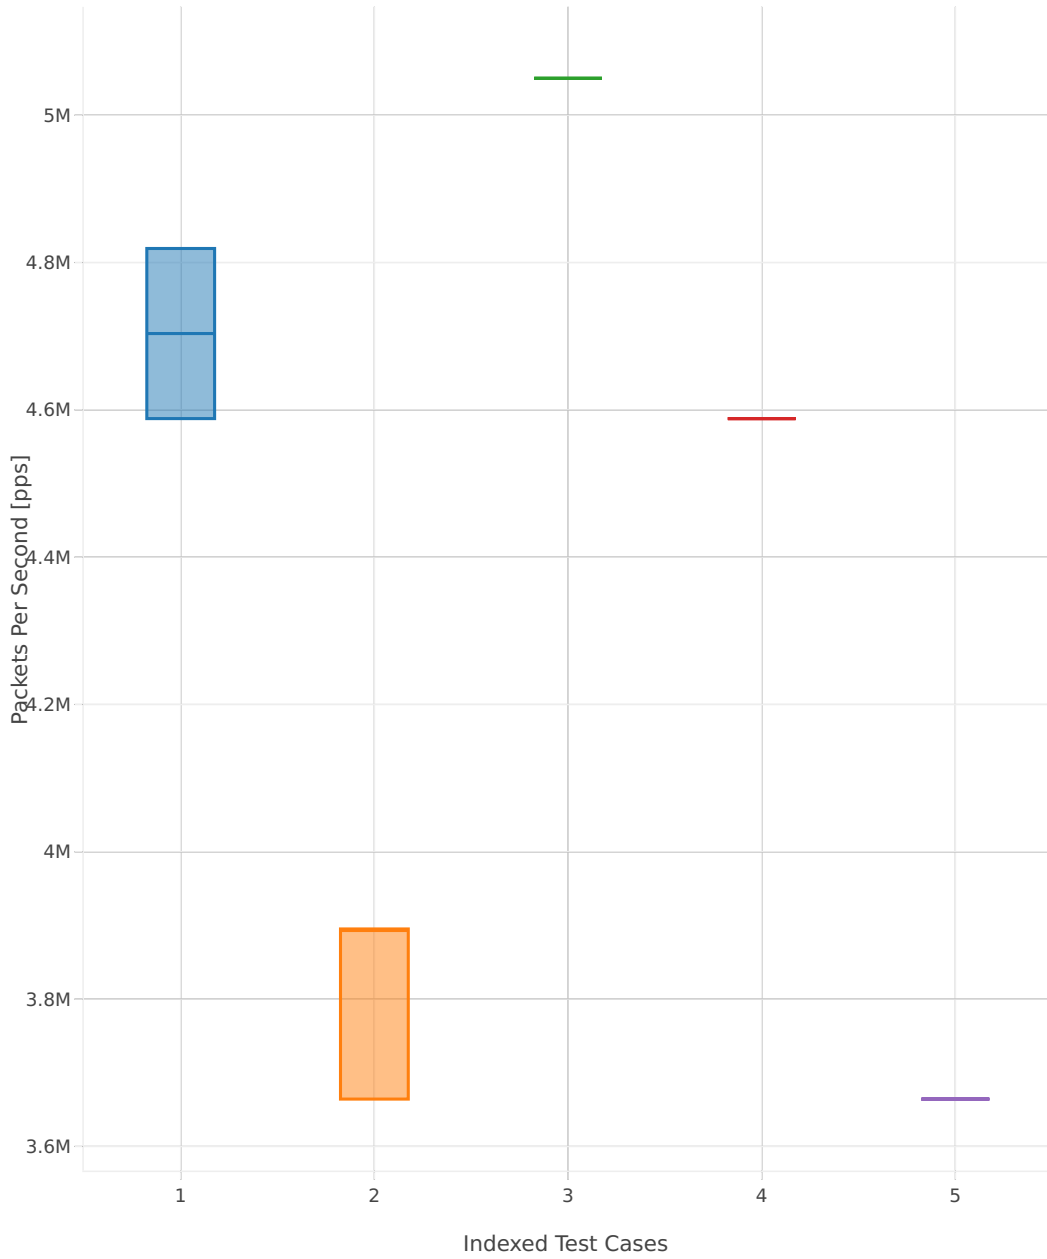

64B-1t1c-(eth|dot1q|dot1ad)-(l2xcbase|l2bdbasemaclrn)-pdrdisc

- 1. 10ge2p1x520-eth-l2bdbasemaclrn-iac150sf-10kflows
- 2. 10ge2p1x520-eth-l2bdbasemaclrn-iac150sl-10kflows
- 3. 10ge2p1x520-eth-l2bdbasemaclrn-macip-iac150sl-10kflows
- 4. 10ge2p1x520-eth-l2bdbasemaclrn-oac150sf-10kflows
- 5. 10ge2p1x520-eth-l2bdbasemaclrn-oac150sl-10kflows