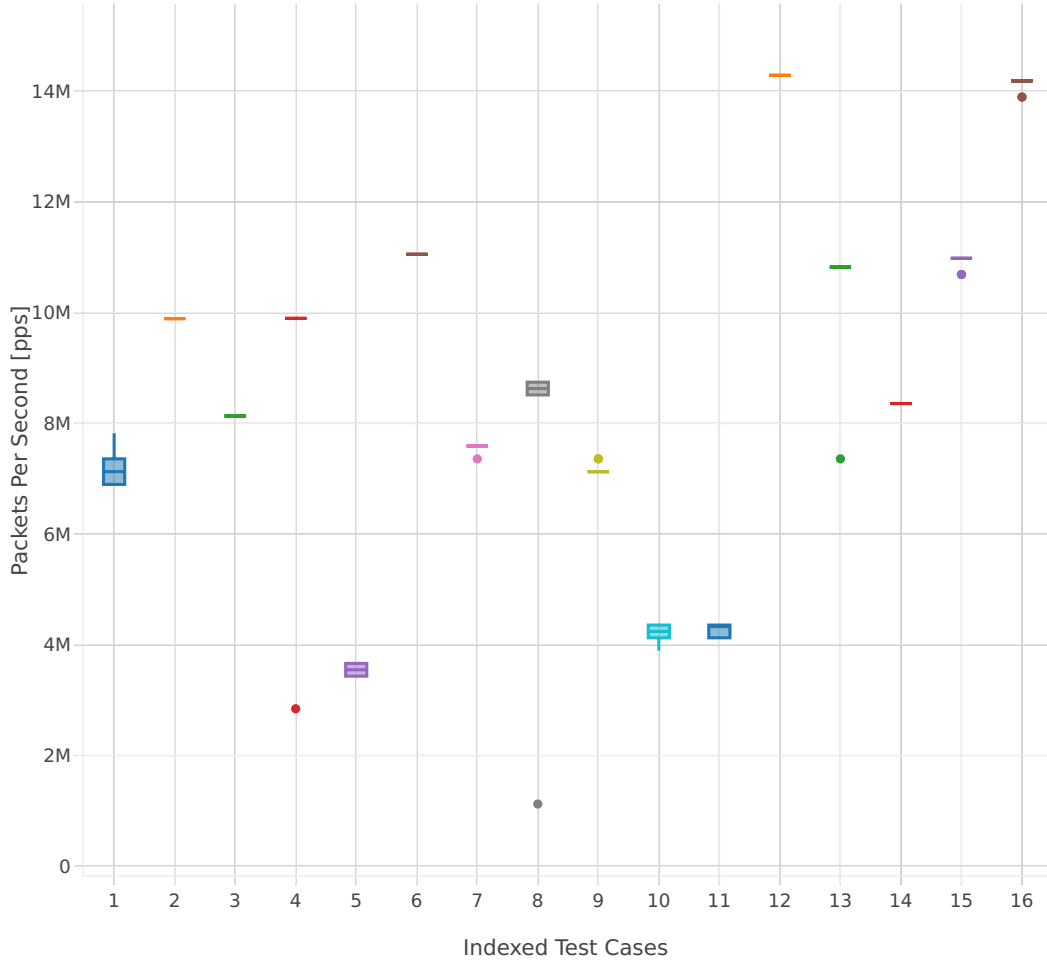

64B-1t1c-(eth|dot1q|dot1ad)-(l2xcbase|l2bdbasemaclrn)-ndrdisc

- 1. 10ge2p1vic1227-eth-l2bdbasemaclrn
- 2. 10ge2p1x520-dot1ad-l2xcbase
- 3. 10ge2p1x520-dot1q-l2bdbasemaclrn
- 4. 10ge2p1x520-dot1q-l2xcbase
- 5. 10ge2p1x520-eth-l2bdbasemaclrn-eth-2memif-1lxc
- 6. 10ge2p1x520-eth-l2bdbasemaclrn
- 7. 10ge2p1x520-eth-l2bdscale100kmaclrn
- 8. 10ge2p1x520-eth-l2bdscale10kmaclrn
- 9. 10ge2p1x520-eth-l2bdscale1mmaclrn
- 10. 10ge2p1x520-eth-l2xcbase-eth-2memif-1drc
- 11. 10ge2p1x520-eth-l2xcbase-eth-2memif-1lxc
- 12. 10ge2p1x520-eth-l2xcbase
- 13. 10ge2p1x710-eth-l2bdbasemaclrn
- 14. 40ge2p1vic1385-eth-l2bdbasemaclrn
- 15. 40ge2p1x1710-eth-l2bdbasemaclrn
- 16. 40ge2p1x1710-eth-l2xcbase